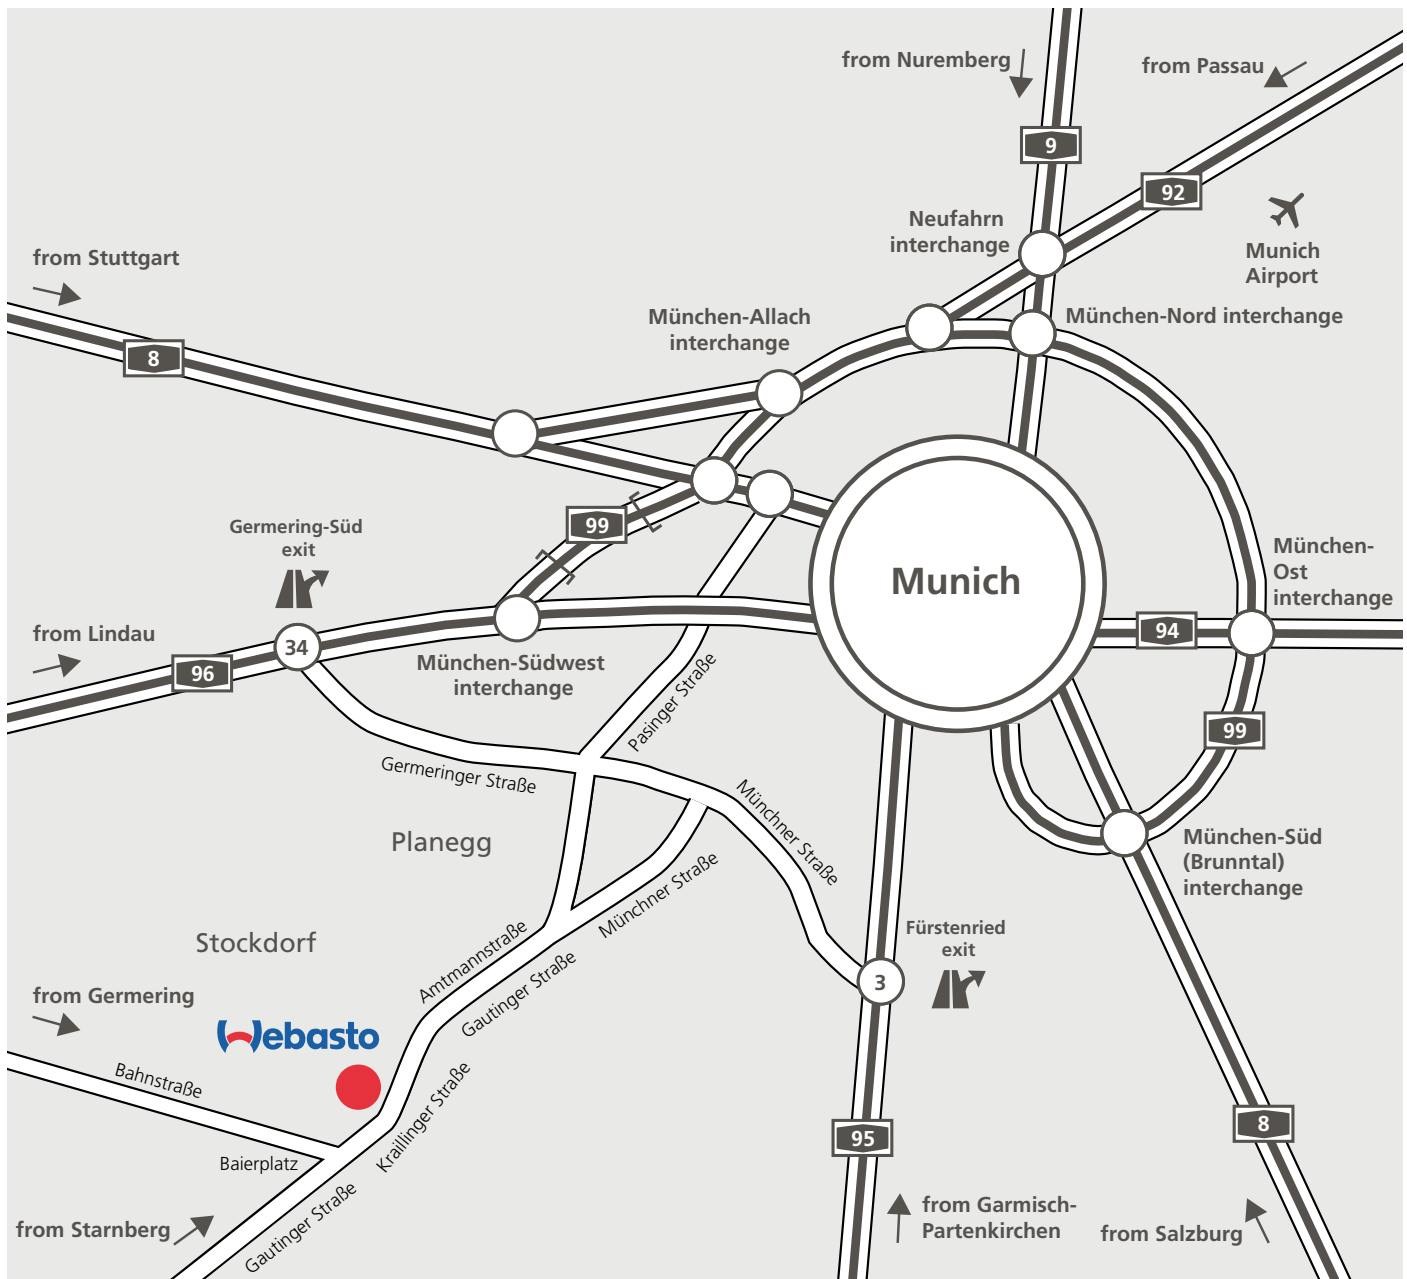

How to find Webasto by car

E.g. from the north

- Take autobahn A9 or A92 (towards Lindau) to autobahn A99
- At the München-Südwest interchange (A99 / A96), take autobahn A96 towards Lindau
- Exit at Germering-Süd (exit 34)
- Turn left onto Germeringer Straße (St2544) towards Planegg / Krailling
- At the traffic lights, turn right onto Pasinger Straße
- Continue along Amtmannstraße until you reach Kraillinger Straße
- Webasto is located on the right

Deliveries

- Use the goods received entrance located in Bahnstraße 10

How to find Webasto by rail (S-Bahn), subway (U-Bahn), or bus

From Munich Airport

- S1 towards Ostbahnhof: In Laim, transfer to the S6 towards Tutzing / Starnberg and go to Stockdorf station (travel time = about 65 minutes). Then walk to Webasto (see directions on p. 4). Or
- S8 towards Herrsching: On the S-Bahn main line between Ostbahnhof and Laim, transfer to the S6 towards Tutzing / Starnberg. Go to Stockdorf station (travel time = about 70 minutes). Then walk to Webasto.

From Hauptbahnhof München (Munich's central station)

- Take the S6 towards Tutzing / Starnberg to Stockdorf station (travel time = about 20 minutes).

From Marienplatz or Sendlinger Tor

- Take the U3 subway to Fürstenried West (last stop); from there, take regional bus 936 to Lohfeldstraße or Baierplatz stop (travel time = about 40 minutes).

From Gauting or Planegg

- From the Gauting or Planegg S-Bahn station (S6), take regional bus 968 to Lohfeldstraße or Baierplatz stop (travel time = about 10 minutes).

How to find Webasto on foot

E.g. from Stockdorf S-Bahn station