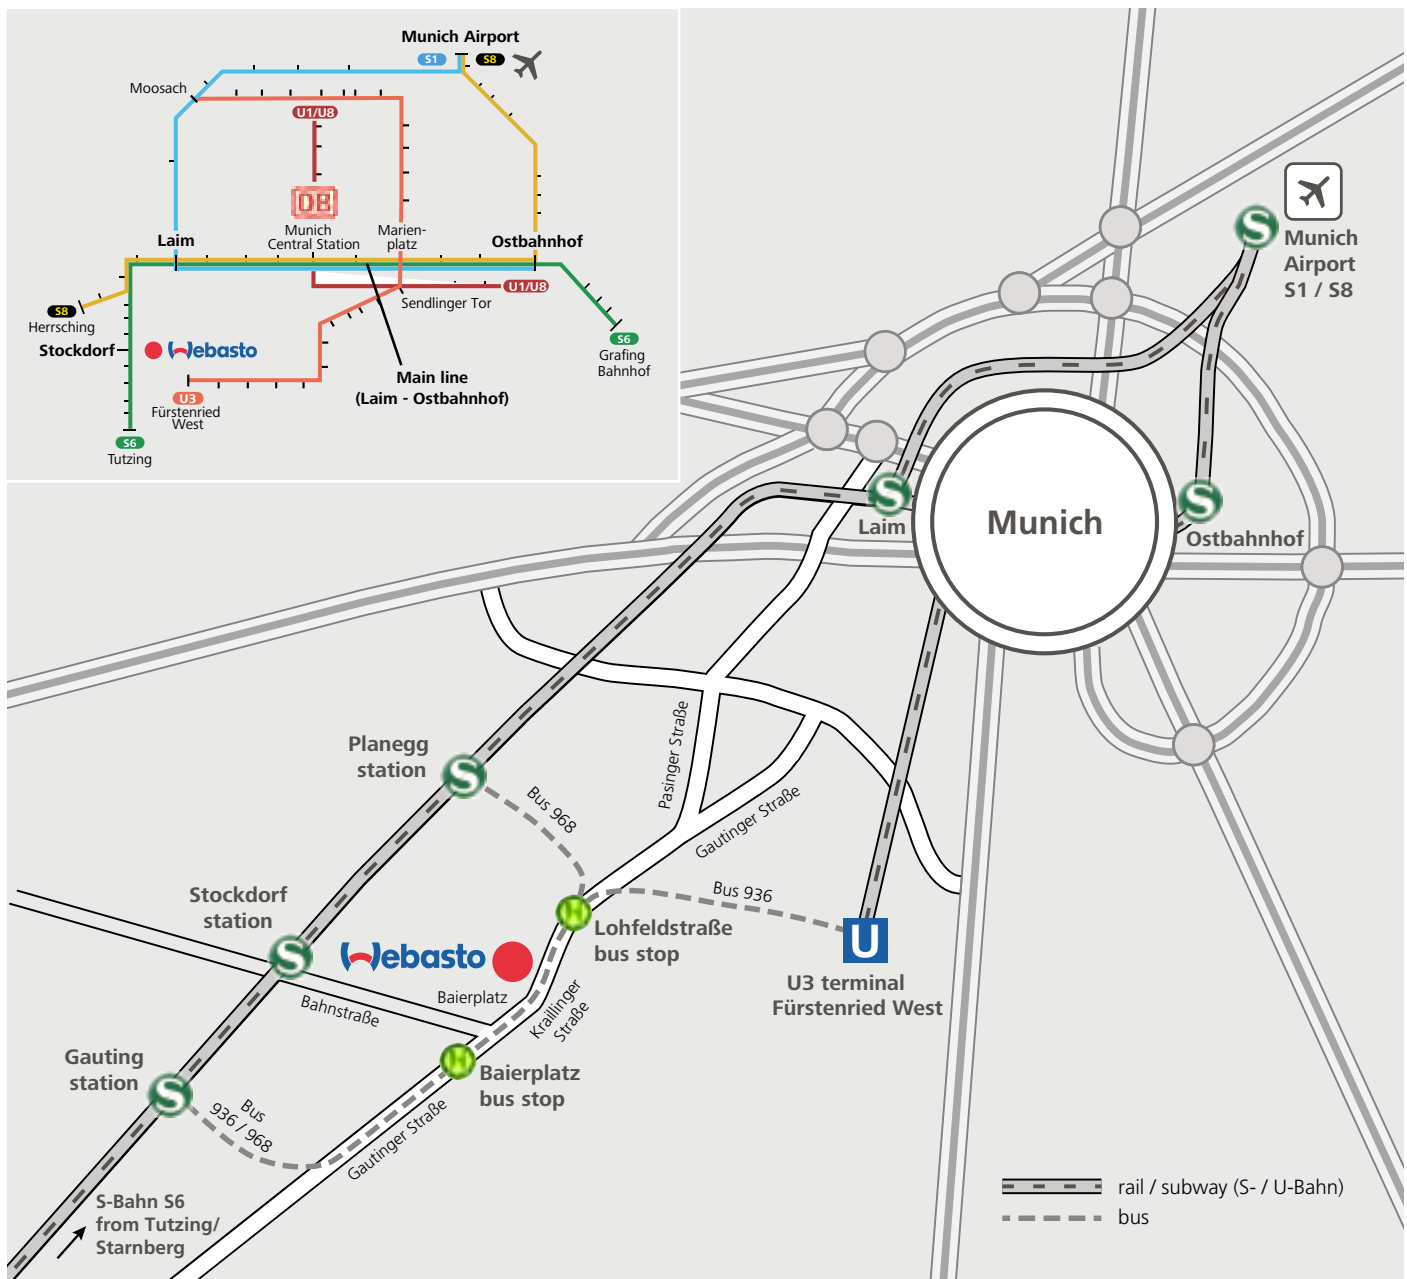

How to find Webasto by car

E.g. from the north

- Take autobahn A9 or A92 (towards Lindau) to autobahn A99
- At the München-Südwest interchange (A99 / A96), take autobahn A96 towards Lindau
- Exit at Germering-Süd (exit 34)
- Turn left onto Germeringer Straße (St2544) towards Planegg / Krailling
- At the traffic lights, turn right onto Pasinger Straße
- Continue along Amtmannstraße until you reach Kraillinger Straße
- Webasto is located on the right

Deliveries

- Use the goods received entrance located in Bahnstraße 10

How to find Webasto by rail (S-Bahn), subway (U-Bahn), or bus

From Munich Airport

- S1 towards Ostbahnhof: In Laim, transfer to the S6 towards Tutzing / Starnberg and go to Stockdorf station (travel time = about 65 minutes). Then walk to Webasto (see directions on p. 4). Or
- S8 towards Herrsching: On the S-Bahn main line between Ostbahnhof and Laim, transfer to the S6 towards Tutzing / Starnberg. Go to Stockdorf station (travel time = about 70 minutes). Then walk to Webasto.

From Hauptbahnhof München (Munich's central station)

- Take the S6 towards Tutzing / Starnberg to Stockdorf station (travel time = about 20 minutes).

From Marienplatz or Sendlinger Tor

- Take the U3 subway to Fürstenried West (last stop); from there, take regional bus 936 to Lohfeldstraße or Baierplatz stop (travel time = about 40 minutes).

From Gauting or Planegg

- From the Gauting or Planegg S-Bahn station (S6), take regional bus 968 to Lohfeldstraße or Baierplatz stop (travel time = about 10 minutes).

How to find Webasto on foot

E.g. from Stockdorf S-Bahn station